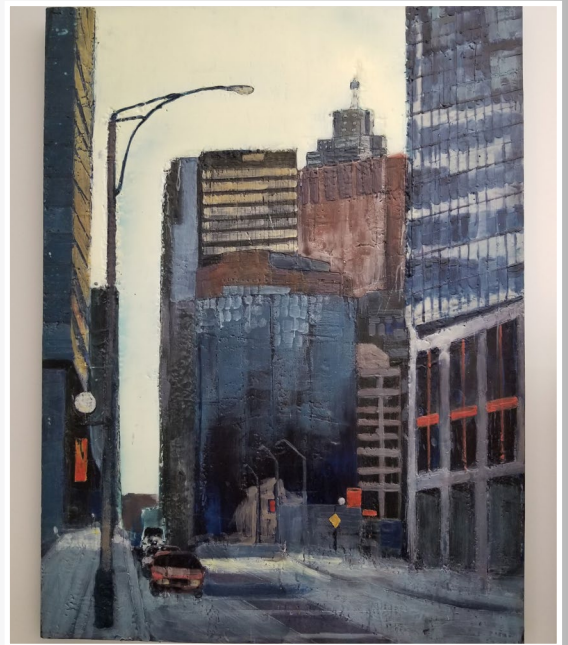

Quality Framed Artwork and Originals! Register @ [Bidspotter.com](https://www.bidspotter.com)