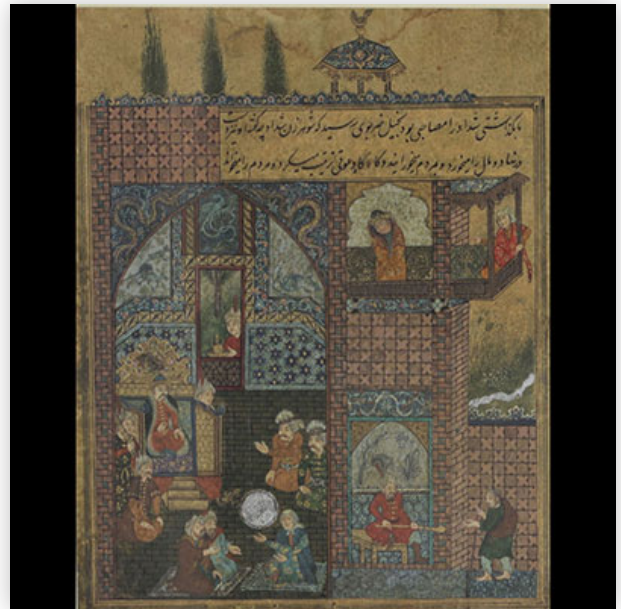

Est.: 500 € / 800 €

344 Old Islamic art drawing "interior view"

Reference: GFAB3094 — Sizes: Hors cadre H 250mm L 200mm — Weight (K): 1,22 — Condition: After verification - wear - no restoration - no repair