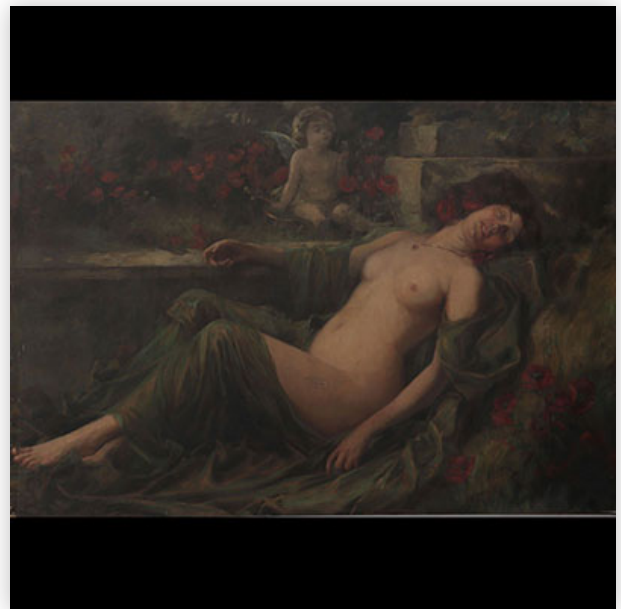

300 John William SCHOFIELD (1865-1944) Large oil on canvas "sleeping naked young woman"

Reference: GFAB3250 — Sizes: H 1100 mm L 1630mm — Weight (K): 3,3 — Author / artist: John William SCHOFIELD (1865-1944) — Condition: After verification - wear - no restoration - no repair

Starting price: 2000 €

Est.: 2000 € / 3000 €