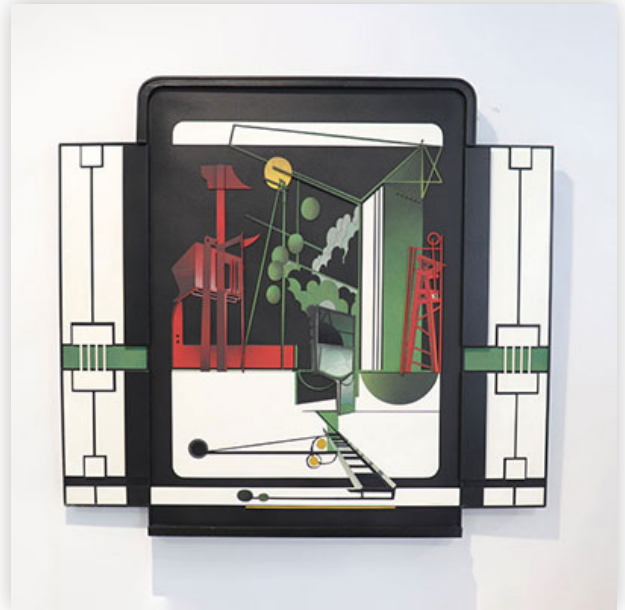

370 Louis GYSEBRECHTS (1932) modern composition

Reference: GFAB2905 — Sizes: H 980mm L 1100mm — Weight (K): 16,7 — Author / artist: Louis GYSEBRECHTS (1932) — Condition: at first sight - good condition - no restoration - no repair

Starting price: 1200 € Est.: 1200 € / 2000 €