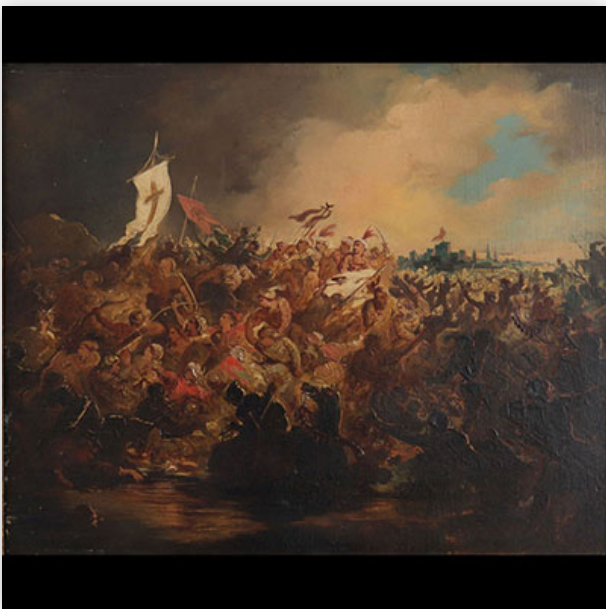

Starting price: 300 € Est.: 300 € / 500 €

291 Eugène DELACROIX (1798-1863) painting study
"battle scene"

Reference: GFAB2753 — Sizes: Hors cadre H 280mm L 345mm — Weight (K): 1,57
— Author / artist: Eugène DELACROIX (1798-1863) — Condition: at first sight -
good condition - no restoration - no repair