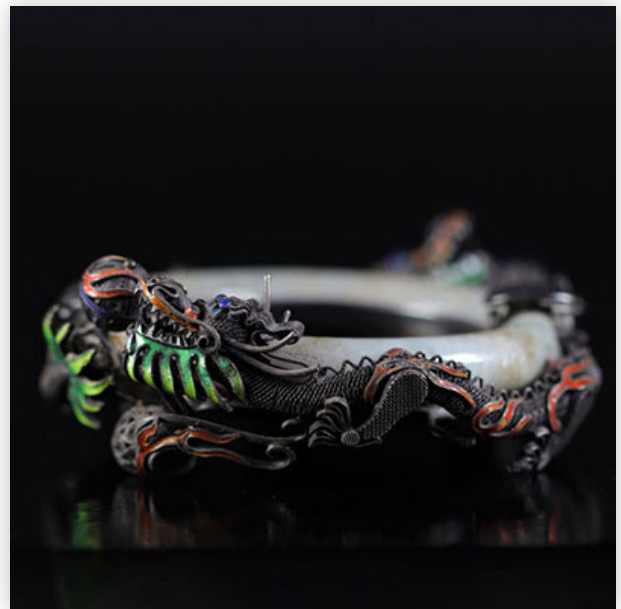

Est.: 250 € / 500 €

136 China jade bracelet silver vermeil enamel setting

Reference: GFAB3195 — Sizes: D 95mm — Weight (K): 0,166 — Condition: at first sight - good condition - no restoration - no repair