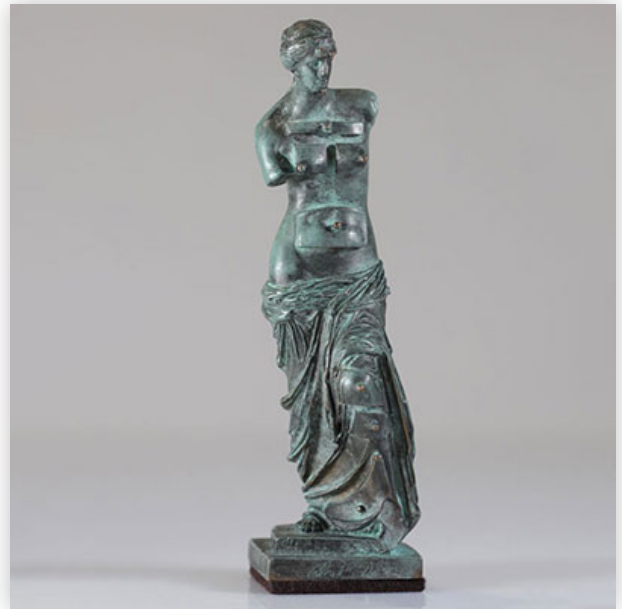

428 Salvador Dalí. "Venus de Milo with drawers". Bronze. Signed "Salvador Dalí"

Reference: GFAB3064 — Sizes: H 200mm L 55mm — Weight (K): 0,66 — Author / artist: SALVADOR DALI — Condition: at first sight - good condition - no restoration - no repair

Starting price: 800 € Est.: 800 € / 1500 €