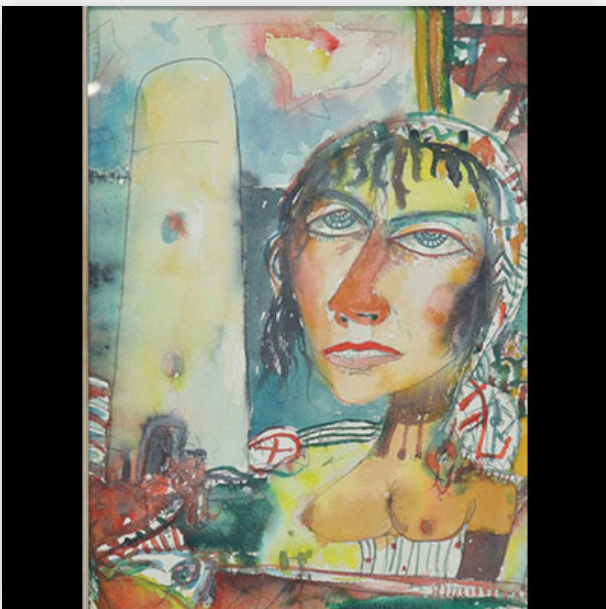

419 John BELLANY (1942-2013) watercolor on paper
"The lighthouse"

Reference: GFAB3257 — Sizes: H 580mm L 470mm — Weight (K): 2,76 — Author / artist: John BELLANY (1942-2013) — Condition: at first sight - good condition - no restoration - no repair

Starting price: 1500 € Est.: 1500 € / 3000 €