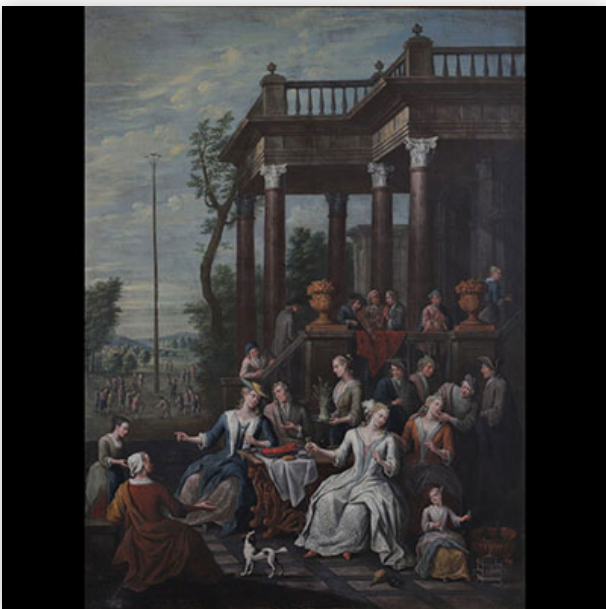

Starting price: 400 €

Est.: 400 € / 600 €

307 Bourgeois party scene and crossbow shooting - HST- Jan-Joseph HOREMANS the Younger (Antwerp 1714 - c....

Reference: GFAB2931 — Sizes: Hors cadre H 1220mm L 900mm — Weight (K): 9,9 — Author / artist: Jan-Joseph HOREMANS le Jeune (Anvers 1714 - c. 1790) — Condition: After verification - wear - no restoration - no repair