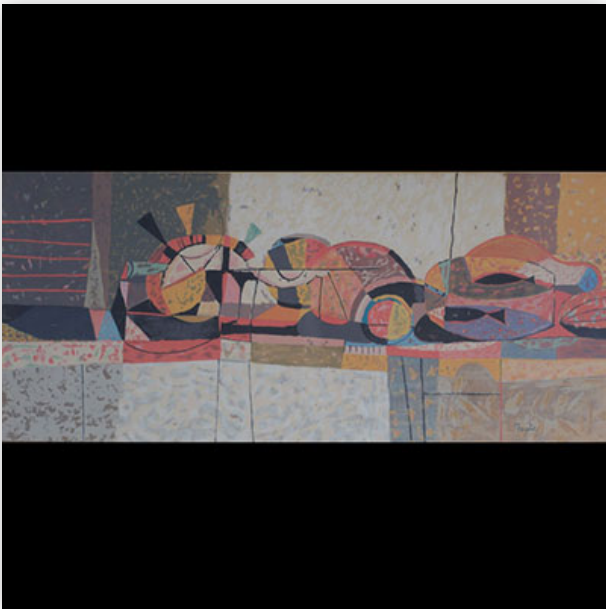

371 Lithograph signed FUJITA (S. Neil FUJITA 05/16/2021 - 08/23/2010) Fujita was an American graphic designer...

Reference: GFAB2945 — Sizes: Hors cadre H 410mm L 930mm — Weight (K): 6,8 — Author / artist: (S. Neil FUJITA 16/05/2021 - 23/08/2010) — Condition: at first sight - good condition - no restoration - no repair

Starting price: 400 € Est.: 400 € / 500 €