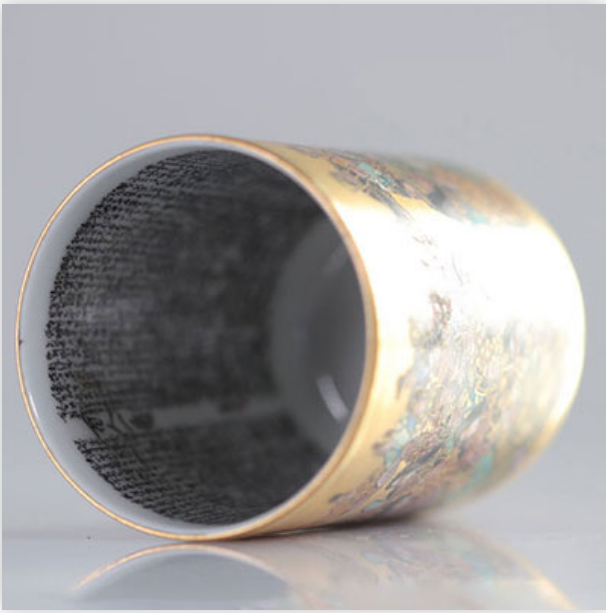

213 Japan rare jar with interior inscriptions

Reference: GFAB3147 — Sizes: H: 125 mm L: 70 mm — Weight (K): 0,2 — Condition: at first sight - good condition - no restoration - no repair

Starting price: 600 € Est.: 600 € / 1200 €