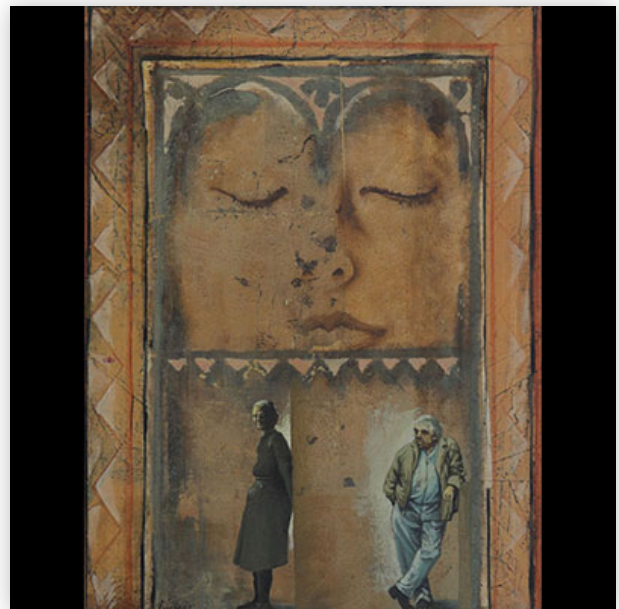

Starting price: 2000 € Est.: 2000 € / 4000 €

416 Jean GOEDERT (1943-1998) oil on panel "Desoeuvrement"

Reference: GFAB3254 — Sizes: H 550mm L 440mm — Weight (K): 2,29 — Author / artist: Jean GOEDERT (1943-1998) — Condition: at first sight - good condition - no restoration - no repair