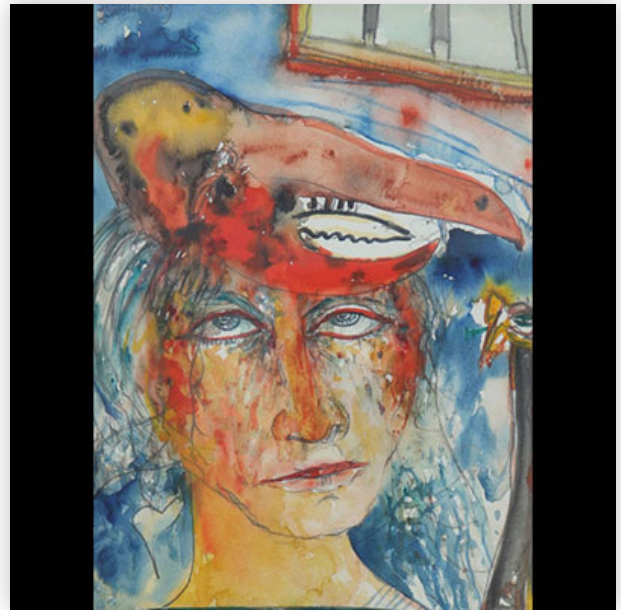

418 John BELLANY (1942-2013) watercolor on paper
"The lobster hat"

Reference: GFAB3256 — Sizes: H 580mm L 470mm — Weight (K): 2,76 — Author / artist: John BELLANY (1942-2013) — Condition: at first sight - good condition - no restoration - no repair

Starting price: 1500 € Est.: 1500 € / 3000 €