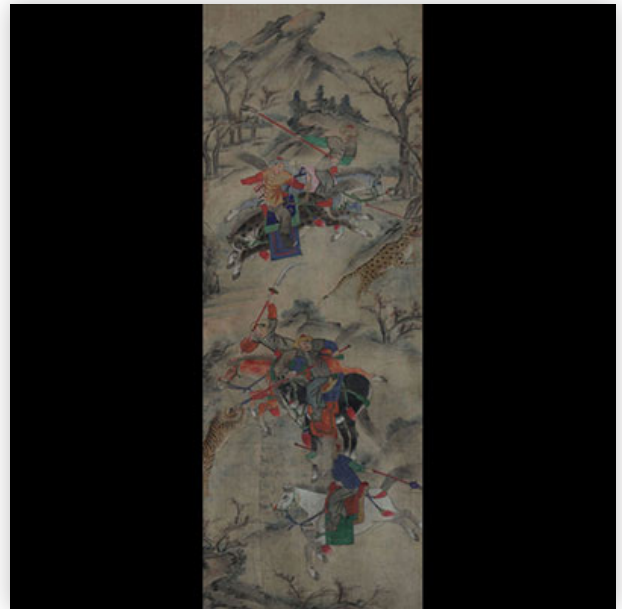

160 China series of 5 "deer hunting scenes" drawings from the Qing period

Reference: GFAB2445 — Sizes: Hors cadre H 780mm L 290mm — Weight (K): 0 —
Condition: After verification - wear - no restoration - no repair

Starting price: 800 € Est.: 800 € / 1500 €