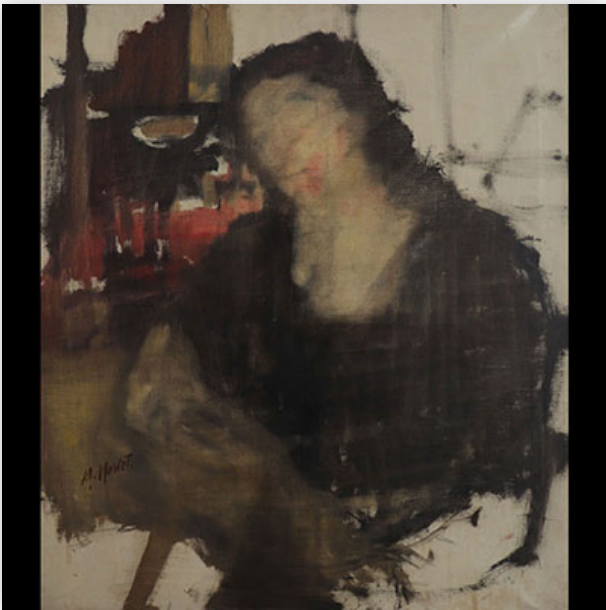

289 Marie HOWET (1897-1984) oil on canvas
"portrait of a young woman"

Reference: GFAB2447 — Sizes: Hors cadre H 800mm L 700mm — Weight (K): 2,9
— Author / artist: Marie HOWET (1897-1984) — Condition: at first sight - good
condition - no restoration - no repair

Starting price: 500 € Est.: 500 € / 1000 €