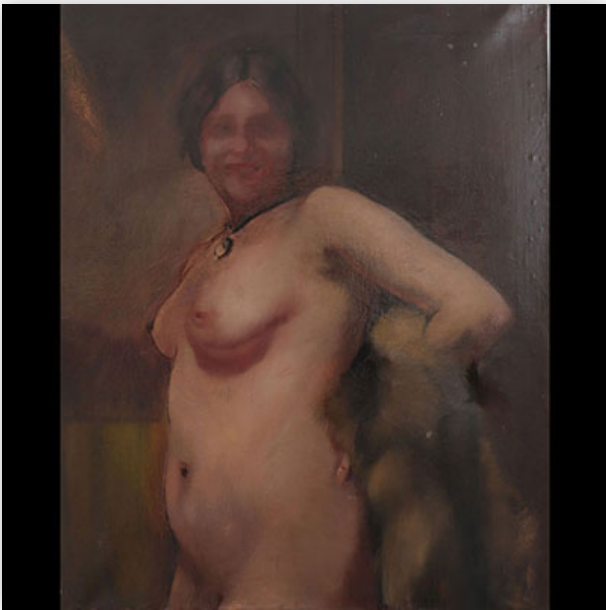

405 Hermann ANGERMEYER (1876-1955) oil on canvas "naked young woman with blurred eyes"

Reference: GFAB2453 — Sizes: H 800m L 650 mm — Weight (K): 1,3 — Author / artist: Hermann ANGERMEYER (1876-1955) — Condition: at first sight - good condition - no restoration - no repair

Starting price: 1000 € Est.: 1000 € / 1500 €