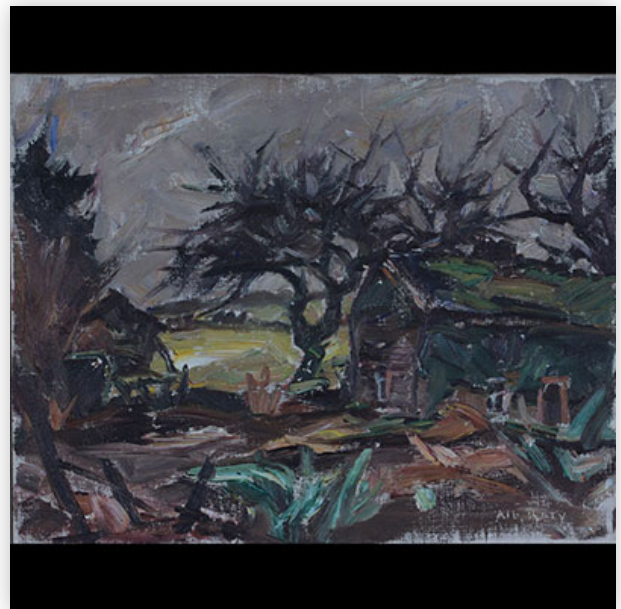

Starting price: 750 €

Est.: 750 € / 1250 €

312 Albert RATY (1889-1970) Oil on canvas "Hayons 1959"

Reference: GFAB3095 — Sizes: Hors Cadre: H 270mm L 350mm — Weight (K): 1,96 — Author / artist: Albert RATY (1889-1970) — Condition: After verification - wear - no restoration - no repair