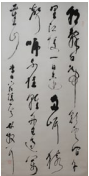

15005: A Chinese hand calligraphy, stamped.

EUR 400 - 600

Size:(136x68CM) Shipping:(Within Europe & USA & China shipping by DHL or local post estimation: 95Euro. If won more than FIVE LOTS, the total Shipping Freight is no more than 500Euro. 3% Premium OFF if Pay within 7 days of hammering.) Condition reports and additional photographs are provided by request as a courtesy to our clients, as such any condition report is only an opinion and should not be treated as a statement of fact. All lots are sold 'As Is' and in accordance with the conditions of sale. All wood stand and coin is for photo assisting only, not belongs to the lot unless futher specified.)