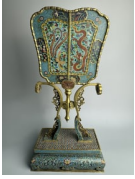

A.A.A EASTERN CURIOS Family Collection

15037: A Chinese copper Cloisonne enamel fan, QianLong Pr.

EUR 1,200 - 1,800

Size:(H62CM D30CM) Shipping:(Within Europe & USA & China shipping by DHL or local post estimation: 150Euro. If won more than FIVE LOTS, the total Shipping Freight is no more than 500Euro. 3% Premium OFF if Pay within 7 days of hammering.) Condition reports and additional photographs are provided by request as a courtesy to our clients, as such any condition report is only an opinion and should not be treated as a statement of fact. All lots are sold 'As Is' and in accordance with the conditions of sale. All wood stand and coin is for photo assisting only, not belongs to the lot unless futher specified.)