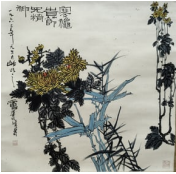

15327: A Chinese hand painting, stamped.

EUR 300 - 450

Size:(68x68) Shipping:(Within Europe & USA & China shipping by DHL or local post estimation: 95Euro. If won more than FIVE LOTS, the total Shipping Freight is no more than 500Euro. 3% Premium OFF if Pay within 7 days of hammering.) Condition reports and additional photographs are provided by request as a courtesy to our clients, as such any condition report is only an opinion and should not be treated as a statement of fact. All lots are sold 'As Is' and in accordance with the conditions of sale. All wood stand and coin is for photo assisting only, not belongs to the lot unless futhur specified.)