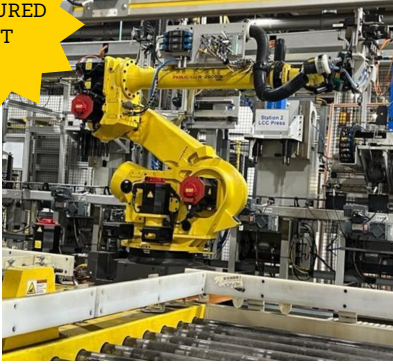

LATE MODEL ROBOTS AND SUPPORT PARTS

JANUARY 19TH

Fanuc and Panasonic Robots

FEATURED
LOT

2011 FANUC R-2000IB 125L *7TH AXIS TRACK*
W/301A CONTROLLER

2011 FANUC R-2000IB 210F
W/301A CONTROLLER

FEATURED
LOT

2021 FANUC P-401A PAINTING
ROBOT W/301B CONTROLLER