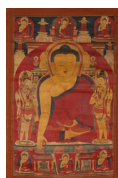

17395: A Chinese Tangka, 17TH/18TH Century Pr.

EUR 4,500 - 9,000

Size:(Width39.5CM/Height64.5CM) Shipping:(Within Europe& USA& HongKong by DHL estimation: 135Euro. Condition reports and additional photographs are provided by request as a courtesy to our clients, as such any condition report&description is only an opinion of us and should not be treated as a statement of fact. All lots are sold 'AS IS' and in accordance with our auction sale terms. All wood stand and coin not belongs to the lot unless futhur specified.)