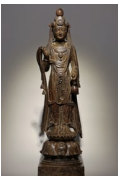

17186: A Chinese stone sculpture, 14TH Century earlier Pr. Collection of NARA private gallery.

EUR 3,000 - 6,000

Size:(H113CM/W30CM/L30CM) Shipping:(Within Europe& USA& HongKong by DHL estimation: 600Euro. Condition reports and additional photographs are provided by request as a courtesy to our clients, as such any condition report&description is only an opinion of us and should not be treated as a statement of fact. All lots are sold 'AS IS' and in accordance with our auction sale terms. All wood stand and coin not belongs to the lot unless futhur specified.)