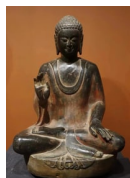

17158: A Chinese stone sculpture, 14TH Century earlier Pr. Collection of NARA private gallery.

EUR 2,000 - 4,000

Size:(H67CM/Length46CM/Width33CM) Shipping:(Within Europe& USA& HongKong by DHL estimation: 600Euro. Condition reports and additional photographs are provided by request as a courtesy to our clients, as such any condition report&description is only an opinion of us and should not be treated as a statement of fact. All lots are sold 'AS IS' and in accordance with our auction sale terms. All wood stand and coin not belongs to the lot unless futhur specified.)