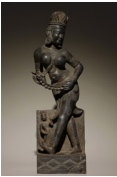

17175: A Chinese Blue&White bowl, 17TH/18TH Century Pr.

EUR 1,500 - 3,000

Size:(H7.5CM/D20.3CM) Shipping:(Within Europe& USA& HongKong by DHL estimation: 135Euro. Condition reports and additional photographs are provided by request as a courtesy to our clients, as such any condition report&description is only an opinion of us and should not be treated as a statement of fact. All lots are sold 'AS IS' and in accordance with our auction sale terms. All wood stand and coin not belongs to the lot unless futhur specified.)