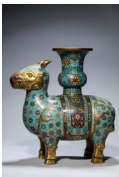

17248: FINE CHINESE CLOISONNE, 17TH/18TH Century Pr. Collection of NARA private gallery.

EUR 4,500 - 9,000

Size:(Weight2110g/Length28CM/Width13.8CM/Height30.5CM) Shipping:(Within Europe& USA& HongKong by DHL estimation: 135Euro. Condition reports and additional photographs are provided by request as a courtesy to our clients, as such any condition report&description is only an opinion of us and should not be treated as a statement of fact. All lots are sold 'AS IS' and in accordance with our auction sale terms. All wood stand and coin not belongs to the lot unless futhur specified.)