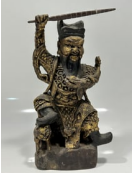

A.A.A. 2024 SPRING IMPORTANT SESSION

17208: A Chinese wood sculpture, 19TH Century earlier Pr. Collection of NARA private gallery.

EUR 1,000 - 2,000

Size:(H23CM/ W11CM) Shipping:(Within Europe& USA& HongKong by DHL estimation: 135Euro. Condition reports and additional photographs are provided by request as a courtesy to our clients, as such any condition report&description is only an opinion of us and should not be treated as a statement of fact. All lots are sold 'AS IS' and in accordance with our auction sale terms. All wood stand and coin not belongs to the lot unless futhur specified.)