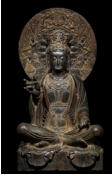

17139: A Chinese stone sculpture, 14TH Century earlier Pr. Collection of NARA private gallery.

EUR 4,500 - 9,000

Size:(H115CM/Length62CM/Width52CM Weight About 200KG) Shipping:(Within Europe& USA& HongKong by DHL estimation: 650Euro. Condition reports and additional photographs are provided by request as a courtesy to our clients, as such any condition report&description is only an opinion of us and should not be treated as a statement of fact. All lots are sold 'AS IS' and in accordance with our auction sale terms. All wood stand and coin not belongs to the lot unless futhur specified.)