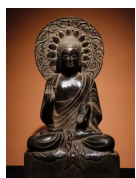

17157: A Chinese stone sculpture, 14TH Century earlier Pr. Collection of NARA private gallery.

EUR 2,000 - 4,000

Size:(H70CM/Length38CM/Width30CM) Shipping:(Within Europe& USA& HongKong by DHL estimation: 600Euro. Condition reports and additional photographs are provided by request as a courtesy to our clients, as such any condition report&description is only an opinion of us and should not be treated as a statement of fact. All lots are sold 'AS IS' and in accordance with our auction sale terms. All wood stand and coin not belongs to the lot unless futhur specified.)