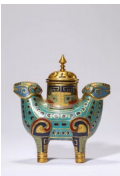

17228: FINE CHINESE CLOISONNE, 17TH/18TH Century Pr. Collection of NARA private gallery.

EUR 3,000 - 6,000

Size:(Weight629g/Length14.5CM/Width6.5CM/Height16CM) Shipping:(Within Europe& USA& HongKong by DHL estimation: 135Euro. Condition reports and additional photographs are provided by request as a courtesy to our clients, as such any condition report&description is only an opinion of us and should not be treated as a statement of fact. All lots are sold 'AS IS' and in accordance with our auction sale terms. All wood stand and coin not belongs to the lot unless futhur specified.)