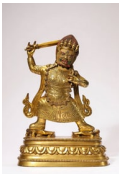

17216: A Chinese bronze figure, 16TH/17TH Century Pr.Collection of NARA private gallery.

EUR 3,000 - 6,000

Size:(Weight973g/Length9.1CM/Width6.2CM/Height16CM) Shipping:(Within Europe& USA& HongKong by DHL estimation: 135Euro. Condition reports and additional photographs are provided by request as a courtesy to our clients, as such any condition report&description is only an opinion of us and should not be treated as a statement of fact. All lots are sold 'AS IS' and in accordance with our auction sale terms. All wood stand and coin not belongs to the lot unless futher specified.)