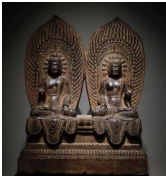

17149: A Chinese stone sculpture, 14TH Century earlier Pr. Collection of NARA private gallery.

EUR 2,000 - 4,000

Size:(H85CM/Length65CM/Width22CM, Weight About 100KG) Shipping:(Within Europe& USA& HongKong by DHL estimation: 600Euro. Condition reports and additional photographs are provided by request as a courtesy to our clients, as such any condition report&description is only an opinion of us and should not be treated as a statement of fact. All lots are sold 'AS IS' and in accordance with our auction sale terms. All wood stand and coin not belongs to the lot unless futhur specified.)