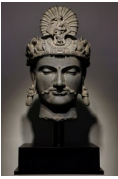

17057: A Chinese stone sculpture, 14TH Century earlier Pr. Collection of NARA private gallery.

EUR 4,500 - 9,000

Size:(H73CM, Total Height98CM) Shipping:(Within Europe& USA& HongKong by DHL estimation: 600Euro. Condition reports and additional photographs are provided by request as a courtesy to our clients, as such any condition report&description is only an opinion of us and should not be treated as a statement of fact. All lots are sold 'AS IS' and in accordance with our auction sale terms. All wood stand and coin not belongs to the lot unless futhur specified.)